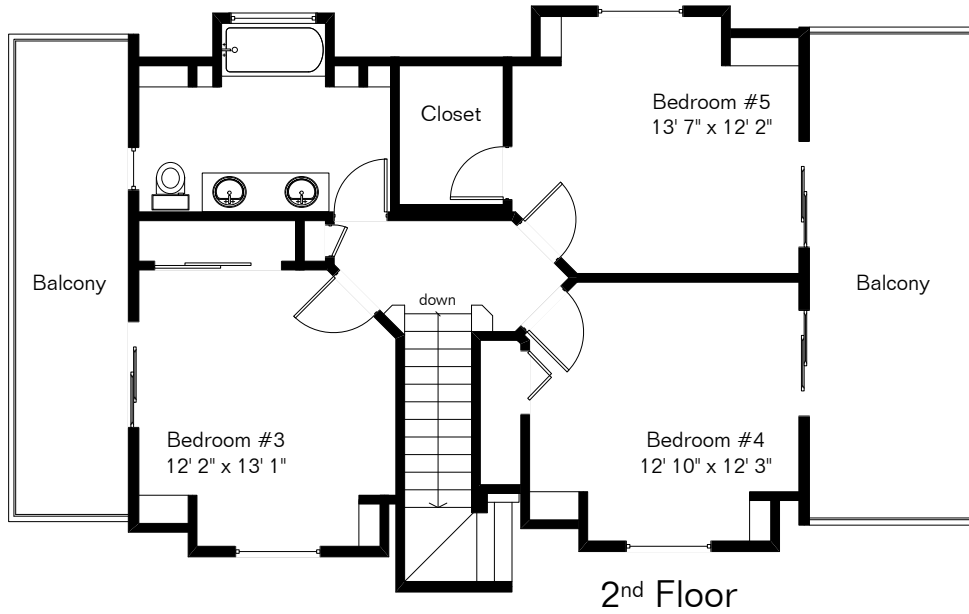

The square footages and room size information are deemed to be reliable but are not guaranteed and should be independently verified. This drawing is for marketing purposes only.

2550 E Water St Unit 1

Living Area 1,669 Sq Ft

Site Visit February 2020

Copyright 2020 Floor Plans First! LLC
All Rights Reserved.

www.FloorPlansFirst.com

Toll Free (877) 887-1500
Voice (520) 881-1500