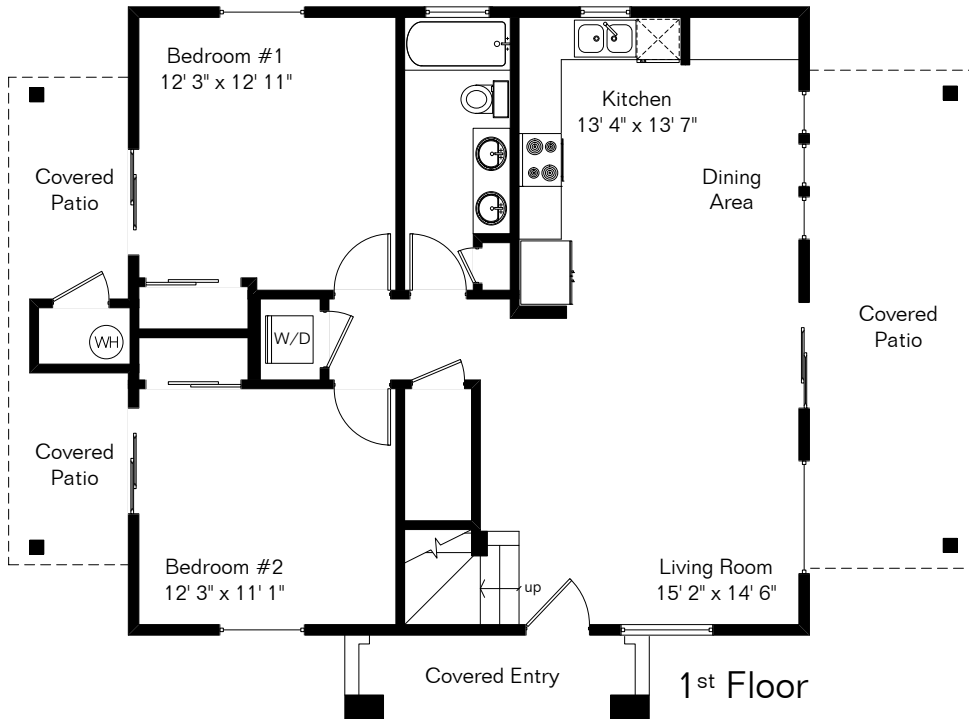

The square footages and room size information are deemed to be reliable but are not guaranteed and should be independently verified. This drawing is for marketing purposes only.

2550 E Water St Unit 1

Living Area 1,669 Sq Ft

Site Visit February 2020

Copyright 2020 Floor Plans First! LLC
All Rights Reserved.

www.FloorPlansFirst.com

Toll Free (877) 887-1500
Voice (520) 881-1500